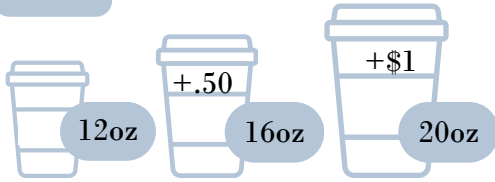

BEVERAGES

HOT

COLD

COFFEE

TINKER SINGLE ORIGIN DRIP
Rotating seasonal 3

FRENCH PRESS
locally roasted coffee (32oz) 7

COLD BREW
local coffee + ice (16oz) 5

ESPRESSO

ESPRESSO
single shot 3 | double 4

AMERICANO
espresso + hot water 4

LATTE
espresso + steamed milk + foam 5

MOCHA
espresso + steamed milk + cocoa 5.5

CORTADO
equal parts espresso + steamed milk 4

CAPPUCCINO
espresso + milk foam 5